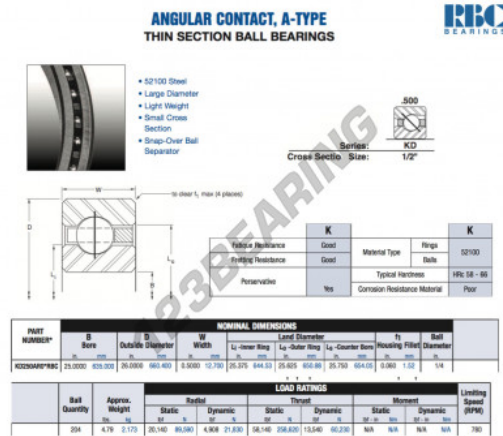

Deep groove ball bearing single row KD250-AR0-RBC - KD250-AR0-RBC

<https://www.123bearing.eu/bearing-housing/deep-groove-bearing/single-row/kd250-ar0-rbc>

PRODUCT FEATURES

Brand	RBC
N° Ean13	3663952536330
Inside diameter	635 mm
Outside diameter	660.4 mm
Thickness	12.7 mm
Weight	2173 g
Packaging	1