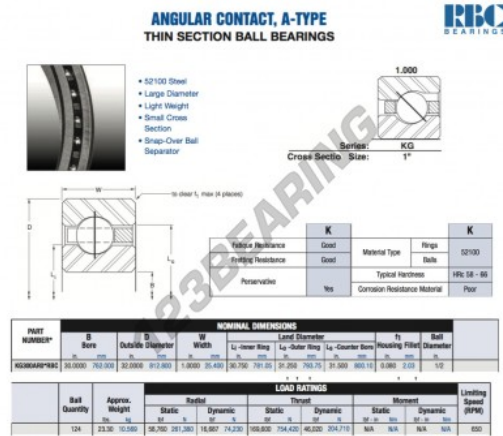

Deep groove ball bearing single row KG300-AR0-RBC - KG300-AR0-RBC

<https://www.123bearing.eu/bearing-housing/deep-groove-bearing/single-row/kg300-ar0-rbc>

PRODUCT FEATURES

Brand	RBC
N° Ean13	3663952536392
Inside diameter	762 mm
Outside diameter	812.8 mm
Thickness	25.4 mm
Weight	10569 g
Packaging	1