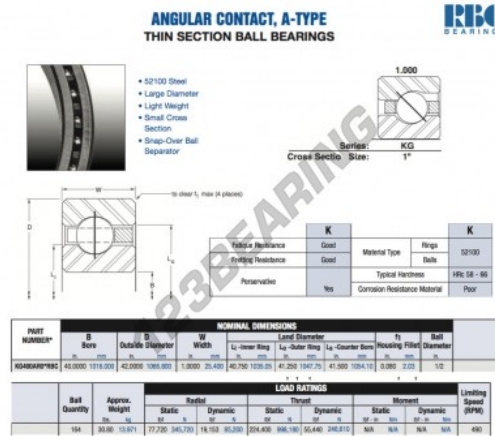

## Deep groove ball bearing single row KG400-AR0-RBC - KG400-AR0-RBC

<https://www.123bearing.eu/bearing-housing/deep-groove-bearing/single-row/kg400-ar0-rbc>

### PRODUCT FEATURES

Brand	RBC
N° Ean13	3663952536439
Inside diameter	1016 mm
Outside diameter	1066.8 mm
Thickness	25.4 mm
Weight	13971 g
Packaging	1

[contact@123bearing.eu](mailto:contact@123bearing.eu)