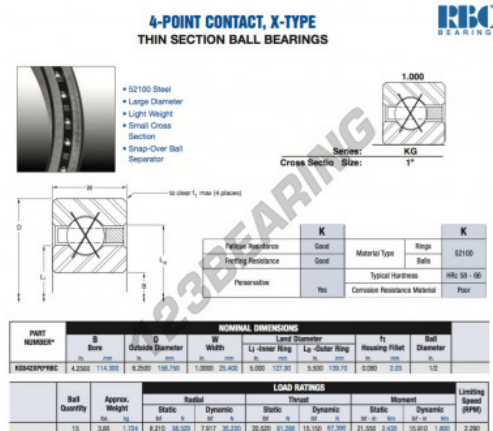

## Deep groove ball bearing single row KG042-XP0-RBC - KG042-XP0-RBC

<https://www.123bearing.eu/bearing-housing/deep-groove-bearing/single-row/kg042-xp0-rbc>

### PRODUCT FEATURES

|                  |               |
|------------------|---------------|
| Brand            | RBC           |
| N° Ean13         | 3663952536668 |
| Inside diameter  | 114.3 mm      |
| Outside diameter | 158.75 mm     |
| Thickness        | 25.4 mm       |
| Weight           | 1724 g        |
| Packaging        | 1             |