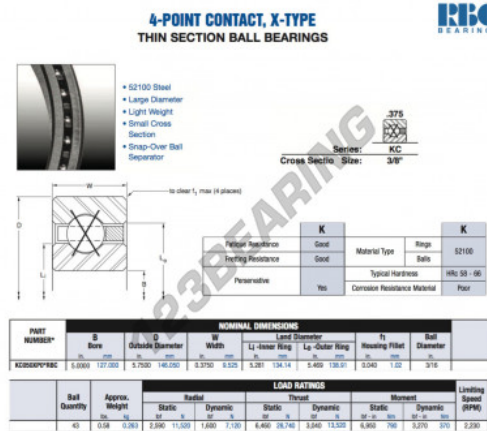

Deep groove ball bearing single row KC050-XP0-RBC - KC050-XP0-RBC

<https://www.123bearing.eu/bearing-housing/deep-groove-bearing/single-row/kc050-xp0-rbc>

PRODUCT FEATURES

Brand	RBC
N° Ean13	3663952536828
Inside diameter	127 mm
Outside diameter	146.05 mm
Thickness	9.525 mm
Weight	263 g
Packaging	1