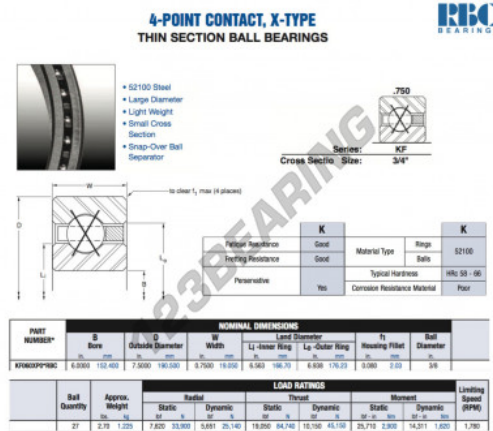

Deep groove ball bearing single row KF060-XP0-RBC - KF060-XP0-RBC

<https://www.123bearing.eu/bearing-housing/deep-groove-bearing/single-row/kf060-xp0-rbc>

PRODUCT FEATURES

Brand	RBC
N° Ean13	3663952536958
Inside diameter	152.4 mm
Outside diameter	190.5 mm
Thickness	19.05 mm
Weight	1225 g
Packaging	1