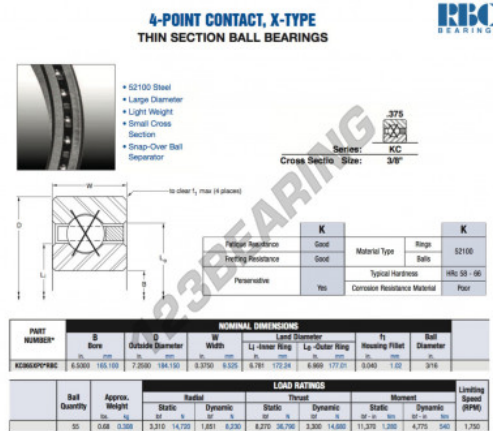

Deep groove ball bearing single row KC065-XP0-RBC - KC065-XP0-RBC

<https://www.123bearing.eu/bearing-housing/deep-groove-bearing/single-row/kc065-xp0-rbc>

PRODUCT FEATURES

Brand	RBC
N° Ean13	3663952536996
Inside diameter	165.1 mm
Inside diameter	6 1/2" inch
Outside diameter	184.15 mm
Outside diameter	7 1/4" inch
Thickness	9.525 mm
Thickness	3/8" inch
Weight	308 g
Packaging	1