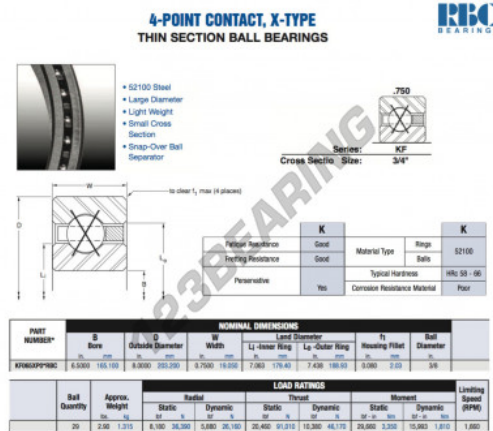

Deep groove ball bearing single row KF065-XP0-RBC - KF065-XP0-RBC

<https://www.123bearing.eu/bearing-housing/deep-groove-bearing/single-row/kf065-xp0-rbc>

PRODUCT FEATURES

Brand	RBC
N° Ean13	3663952537016
Inside diameter	165.1 mm
Outside diameter	203.2 mm
Thickness	19.05 mm
Weight	1315 g
Packaging	1