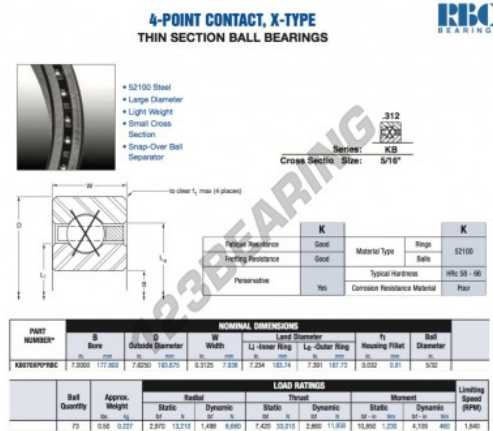

Deep groove ball bearing single row KB070-XP0-RBC - KB070-XP0-RBC

<https://www.123bearing.eu/bearing-housing/deep-groove-bearing/single-row/kb070-xp0-rbc>

PRODUCT FEATURES

Brand	RBC
N° Ean13	3663952537047
Inside diameter	177.8 mm
Inside diameter	7" inch
Outside diameter	193.675 mm
Outside diameter	7 5/8" inch
Thickness	7.938 mm
Thickness	5/16" inch
Weight	227 g
Packaging	1