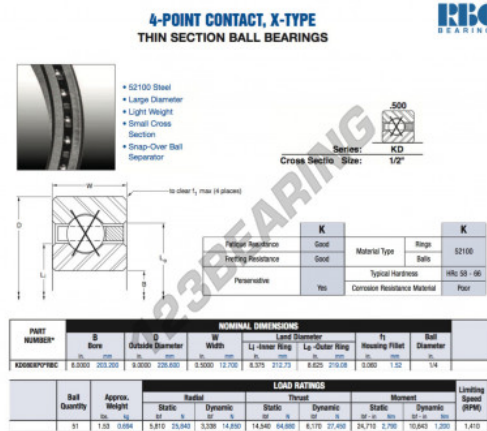

Deep groove ball bearing single row KD080-XP0-RBC - KD080-XP0-RBC

<https://www.123bearing.eu/bearing-housing/deep-groove-bearing/single-row/kd080-xp0-rbc>

PRODUCT FEATURES

Brand	RBC
N° Ean13	3663952537184
Inside diameter	203.2 mm
Inside diameter	8" inch
Outside diameter	228.6 mm
Outside diameter	9" inch
Thickness	12.7 mm
Thickness	1/2" inch
Weight	694 g
Packaging	1