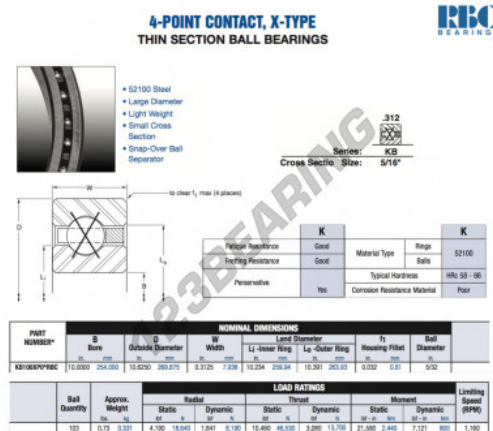

Deep groove ball bearing single row KB100-XP0-RBC - KB100-XP0-RBC

<https://www.123bearing.eu/bearing-housing/deep-groove-bearing/single-row/kb100-xp0-rbc>

PRODUCT FEATURES

Brand	RBC
N° Ean13	3663952537283
Inside diameter	254 mm
Inside diameter	10" inch
Outside diameter	269.875 mm
Outside diameter	10 5/8" inch
Thickness	7.938 mm
Thickness	5/16" inch
Weight	331 g
Packaging	1