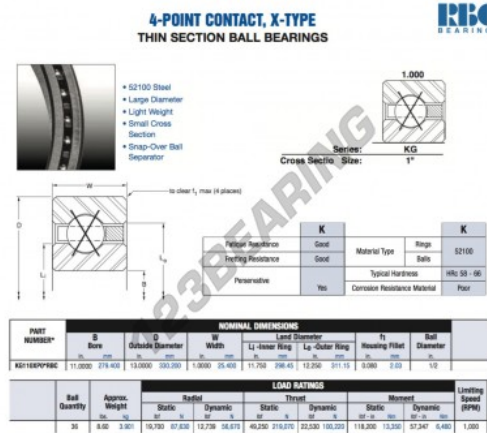

## Deep groove ball bearing single row KG110-XP0-RBC - KG110-XP0-RBC

<https://www.123bearing.eu/bearing-housing/deep-groove-bearing/single-row/kg110-xp0-rbc>

### PRODUCT FEATURES

Brand	RBC
N° Ean13	3663952537382
Inside diameter	279.4 mm
Outside diameter	330.2 mm
Thickness	25.4 mm
Weight	3901 g
Packaging	1

[contact@123bearing.eu](mailto:contact@123bearing.eu)