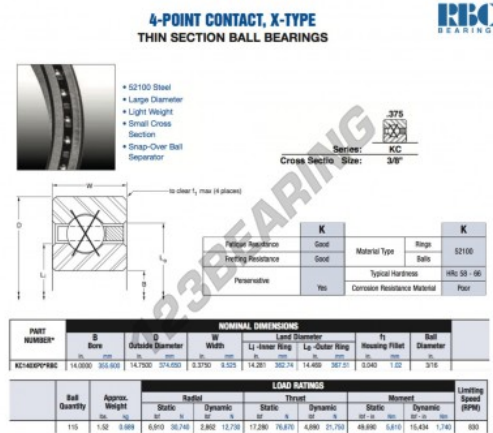

Deep groove ball bearing single row KC140-XP0-RBC - KC140-XP0-RBC

<https://www.123bearing.eu/bearing-housing/deep-groove-bearing/single-row/kc140-xp0-rbc>

PRODUCT FEATURES

Brand	RBC
N° Ean13	3663952537467
Inside diameter	355.6 mm
Outside diameter	374.65 mm
Thickness	9.525 mm
Weight	689 g
Packaging	1