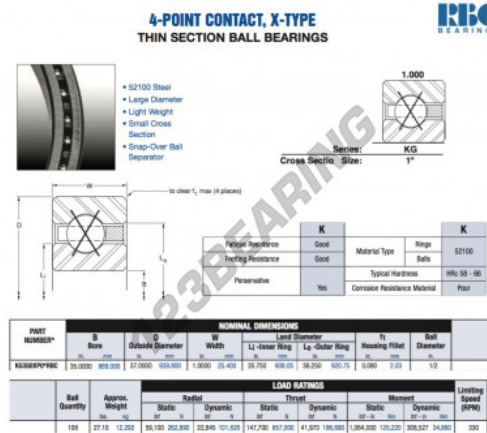

Deep groove ball bearing single row KG350-XP0-RBC - KG350-XP0-RBC

<https://www.123bearing.eu/bearing-housing/deep-groove-bearing/single-row/kg350-xp0-rbc>

PRODUCT FEATURES

Brand	RBC
N° Ean13	3663952537740
Inside diameter	889 mm
Outside diameter	939.8 mm
Thickness	25.4 mm
Weight	12292 g
Packaging	1