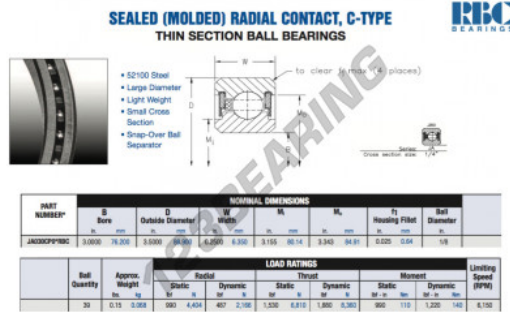

Deep groove ball bearing single row JA030-CP0-RBC - JA030-CP0-RBC

<https://www.123bearing.eu/bearing-housing/deep-groove-bearing/single-row/ja030-cp0-rbc>

PRODUCT FEATURES

Brand	RBC
N° Ean13	3663952537818
Inside diameter	76.2 mm
Outside diameter	88.9 mm
Thickness	6.35 mm
Weight	68 g
Packaging	1