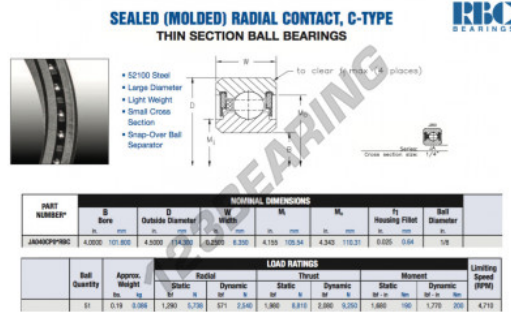

Deep groove ball bearing single row JA040-CP0-RBC - JA040-CP0-RBC

<https://www.123bearing.eu/bearing-housing/deep-groove-bearing/single-row/ja040-cp0-rbc>

PRODUCT FEATURES

Brand	RBC
N° Ean13	3663952537856
Inside diameter	101.6 mm
Inside diameter	4" inch
Outside diameter	114.3 mm
Outside diameter	4 1/2" inch
Thickness	6.35 mm
Thickness	1/4" inch
Weight	86 g
Packaging	1