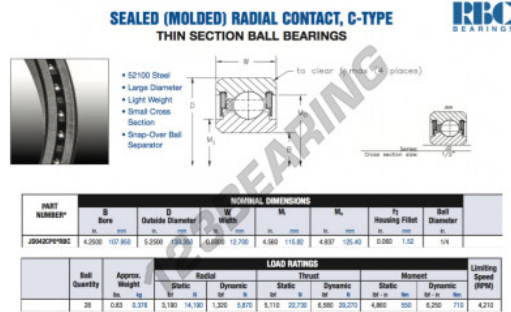

Deep groove ball bearing single row JD042-CP0-RBC - JD042-CP0-RBC

<https://www.123bearing.eu/bearing-housing/deep-groove-bearing/single-row/jd042-cp0-rbc>

PRODUCT FEATURES

Brand	RBC
N° Ean13	3663952537948
Inside diameter	107.95 mm
Outside diameter	133.35 mm
Thickness	12.7 mm
Weight	376 g
Packaging	1