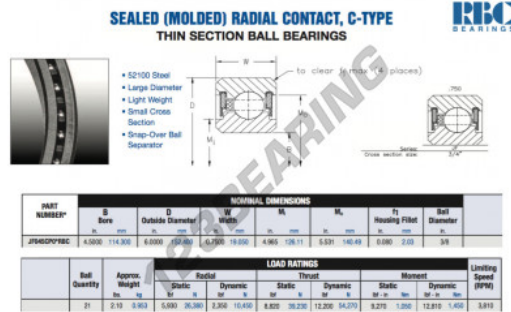

Deep groove ball bearing single row JF045-CP0-RBC - JF045-CP0-RBC

<https://www.123bearing.eu/bearing-housing/deep-groove-bearing/single-row/jf045-cp0-rbc>

PRODUCT FEATURES

Brand	RBC
N° Ean13	3663952538013
Inside diameter	114.3 mm
Outside diameter	152.4 mm
Thickness	19.05 mm
Weight	953 g
Packaging	1