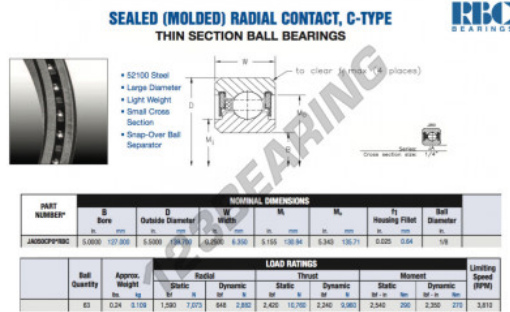

## Deep groove ball bearing single row JA050-CP0-RBC - JA050-CP0-RBC

<https://www.123bearing.eu/bearing-housing/deep-groove-bearing/single-row/ja050-cp0-rbc>

### PRODUCT FEATURES

Brand	RBC
N° Ean13	3663952538082
Inside diameter	127 mm
Outside diameter	139.7 mm
Thickness	6.35 mm
Weight	109 g
Packaging	1

[contact@123bearing.eu](mailto:contact@123bearing.eu)

+33 359 36 04 90