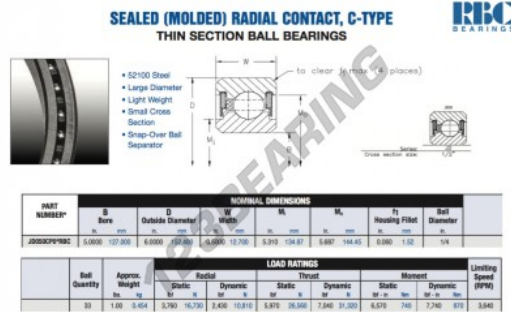

## Deep groove ball bearing single row JD050-CP0-RBC - JD050-CP0-RBC

<https://www.123bearing.eu/bearing-housing/deep-groove-bearing/single-row/jd050-cp0-rbc>

### PRODUCT FEATURES

Brand	RBC
N° Ean13	3663952538112
Inside diameter	127 mm
Inside diameter	5" inch
Outside diameter	152.4 mm
Outside diameter	6" inch
Thickness	12.7 mm
Thickness	1/2" inch
Weight	454 g
Packaging	1