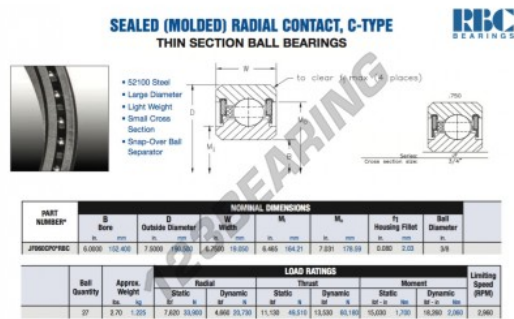

Deep groove ball bearing single row JF060-CP0-RBC - JF060-CP0-RBC

<https://www.123bearing.eu/bearing-housing/deep-groove-bearing/single-row/jf060-cp0-rbc>

PRODUCT FEATURES

Brand	RBC
N° Ean13	3663952538242
Inside diameter	152.4 mm
Outside diameter	190.5 mm
Thickness	19.05 mm
Weight	1225 g
Packaging	1