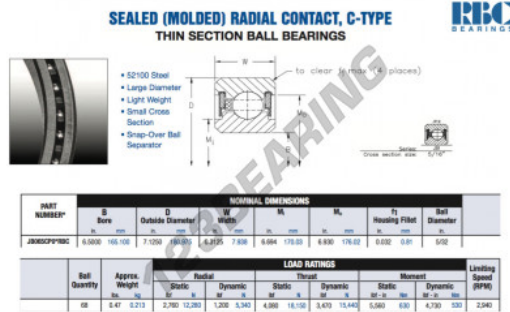

Deep groove ball bearing single row JB065-CP0-RBC - JB065-CP0-RBC

<https://www.123bearing.eu/bearing-housing/deep-groove-bearing/single-row/jb065-cp0-rbc>

PRODUCT FEATURES

Brand	RBC
N° Ean13	3663952538273
Inside diameter	165.1 mm
Outside diameter	180.975 mm
Thickness	7.938 mm
Weight	213 g
Packaging	1