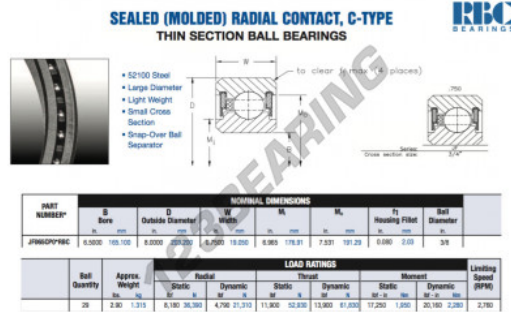

## Deep groove ball bearing single row JF065-CP0-RBC - JF065-CP0-RBC

<https://www.123bearing.eu/bearing-housing/deep-groove-bearing/single-row/jf065-cp0-rbc>

### PRODUCT FEATURES

Brand	RBC
N° Ean13	3663952538303
Inside diameter	165.1 mm
Outside diameter	203.2 mm
Thickness	19.05 mm
Weight	1315 g
Packaging	1

[contact@123bearing.eu](mailto:contact@123bearing.eu)