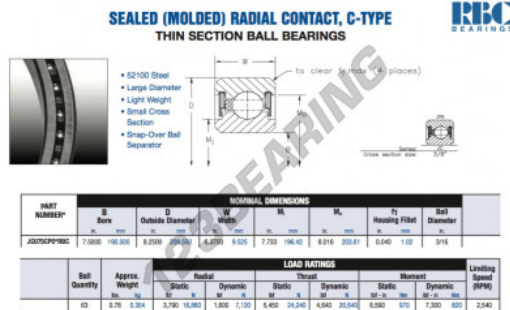

Deep groove ball bearing single row JC075-CP0-RBC - JC075-CP0-RBC

<https://www.123bearing.eu/bearing-housing/deep-groove-bearing/single-row/jc075-cp0-rbc>

PRODUCT FEATURES

Brand	RBC
N° Ean13	3663952538402
Inside diameter	190.5 mm
Inside diameter	7 1/2" inch
Outside diameter	209.55 mm
Outside diameter	8 1/4" inch
Thickness	9.525 mm
Thickness	3/8" inch
Weight	354 g
Packaging	1