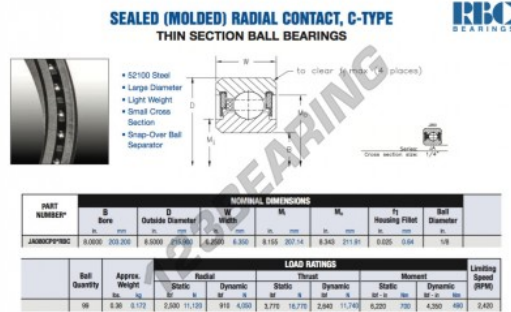

Deep groove ball bearing single row JA080-CP0-RBC - JA080-CP0-RBC

<https://www.123bearing.eu/bearing-housing/deep-groove-bearing/single-row/ja080-cp0-rbc>

PRODUCT FEATURES

Brand	RBC
N° Ean13	3663952538440
Inside diameter	203.2 mm
Outside diameter	215.9 mm
Thickness	6.35 mm
Weight	172 g
Packaging	1