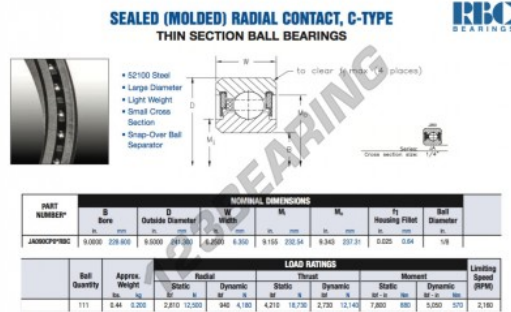

## Deep groove ball bearing single row JA090-CP0-RBC - JA090-CP0-RBC

<https://www.123bearing.eu/bearing-housing/deep-groove-bearing/single-row/ja090-cp0-rbc>

### PRODUCT FEATURES

Brand	RBC
N° Ean13	3663952538501
Inside diameter	228.6 mm
Inside diameter	9" inch
Outside diameter	241.3 mm
Outside diameter	9 1/2" inch
Thickness	6.35 mm
Thickness	1/4" inch
Weight	200 g
Packaging	1