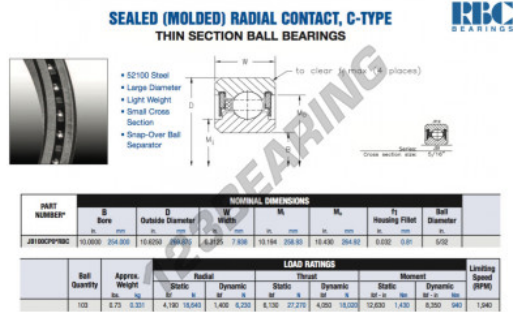

Deep groove ball bearing single row JB100-CP0-RBC - JB100-CP0-RBC

<https://www.123bearing.eu/bearing-housing/deep-groove-bearing/single-row/jb100-cp0-rbc>

PRODUCT FEATURES

Brand	RBC
N° Ean13	3663952538570
Inside diameter	254 mm
Inside diameter	10" inch
Outside diameter	269.875 mm
Outside diameter	10 5/8" inch
Thickness	7.938 mm
Thickness	5/16" inch
Weight	331 g
Packaging	1