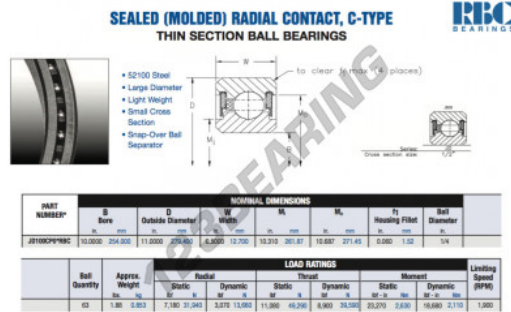

Deep groove ball bearing single row JD100-CP0-RBC - JD100-CP0-RBC

<https://www.123bearing.eu/bearing-housing/deep-groove-bearing/single-row/jd100-cp0-rbc>

PRODUCT FEATURES

Brand	RBC
N° Ean13	3663952538594
Inside diameter	254 mm
Inside diameter	10" inch
Outside diameter	279.4 mm
Outside diameter	11" inch
Thickness	12.7 mm
Thickness	1/2" inch
Weight	853 g
Packaging	1