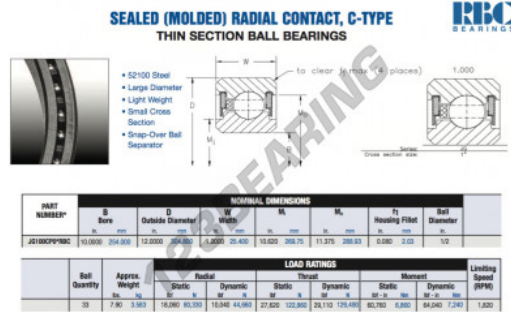

Deep groove ball bearing single row JG100-CP0-RBC - JG100-CP0-RBC

<https://www.123bearing.eu/bearing-housing/deep-groove-bearing/single-row/jg100-cp0-rbc>

PRODUCT FEATURES

Brand	RBC
N° Ean13	3663952538617
Inside diameter	254 mm
Outside diameter	304.8 mm
Thickness	25.4 mm
Weight	3583 g
Packaging	1