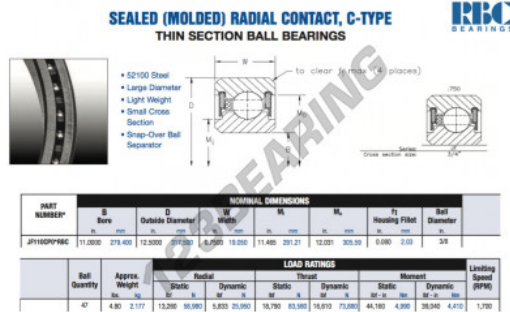

## Deep groove ball bearing single row JF110-CP0-RBC - JF110-CP0-RBC

<https://www.123bearing.eu/bearing-housing/deep-groove-bearing/single-row/jf110-cp0-rbc>

### PRODUCT FEATURES

Brand	RBC
N° Ean13	3663952538662
Inside diameter	279.4 mm
Outside diameter	317.5 mm
Thickness	19.05 mm
Weight	2177 g
Packaging	1

[contact@123bearing.eu](mailto:contact@123bearing.eu)