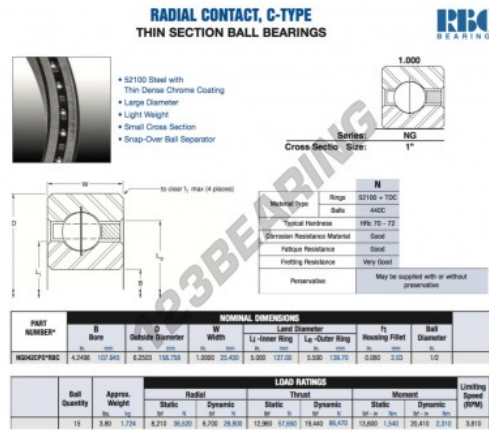

Deep groove ball bearing single row NG042-CP0-RBC - NG042-CP0-RBC

<https://www.123bearing.eu/bearing-housing/deep-groove-bearing/single-row/ng042-cp0-rbc>

PRODUCT FEATURES

| | |
|------------------|---------------|
| Brand | RBC |
| N° Ean13 | 3663952538969 |
| Inside diameter | 107.945 mm |
| Outside diameter | 158.758 mm |
| Thickness | 25.4 mm |
| Weight | 1724 g |
| Packaging | 1 |