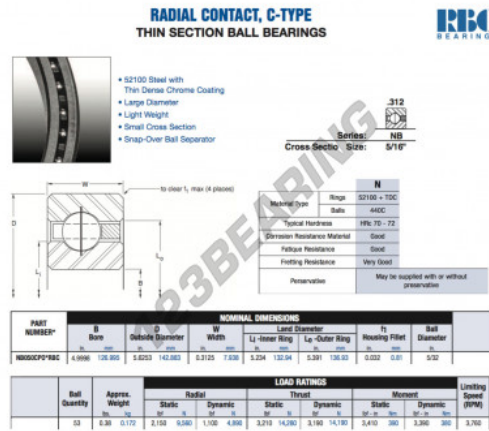

Deep groove ball bearing single row NB050-CP0-RBC - NB050-CP0-RBC

<https://www.123bearing.eu/bearing-housing/deep-groove-bearing/single-row/nb050-cp0-rbc>

PRODUCT FEATURES

Brand	RBC
N° Ean13	3663952539096
Inside diameter	126.995 mm
Inside diameter	5" inch
Outside diameter	142.883 mm
Outside diameter	5 5/8" inch
Thickness	7.938 mm
Thickness	5/16" inch
Weight	172 g
Packaging	1