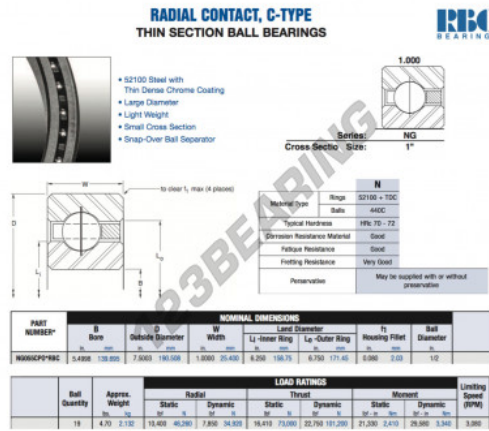

Deep groove ball bearing single row NG055-CP0-RBC - NG055-CP0-RBC

<https://www.123bearing.eu/bearing-housing/deep-groove-bearing/single-row/ng055-cp0-rbc>

PRODUCT FEATURES

Brand	RBC
N° Ean13	3663952539195
Inside diameter	139.695 mm
Outside diameter	190.508 mm
Thickness	25.4 mm
Weight	2132 g
Packaging	1