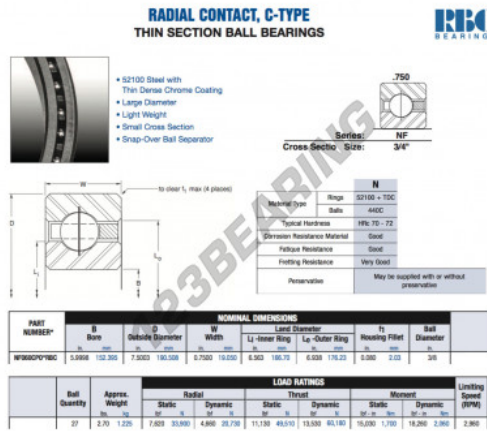

## Deep groove ball bearing single row NF060-CP0-RBC - NF060-CP0-RBC

<https://www.123bearing.eu/bearing-housing/deep-groove-bearing/single-row/nf060-cp0-rbc>

### PRODUCT FEATURES

Brand	RBC
N° Ean13	3663952539249
Inside diameter	152.395 mm
Outside diameter	190.508 mm
Thickness	19.05 mm
Weight	1225 g
Packaging	1

[contact@123bearing.eu](mailto:contact@123bearing.eu)