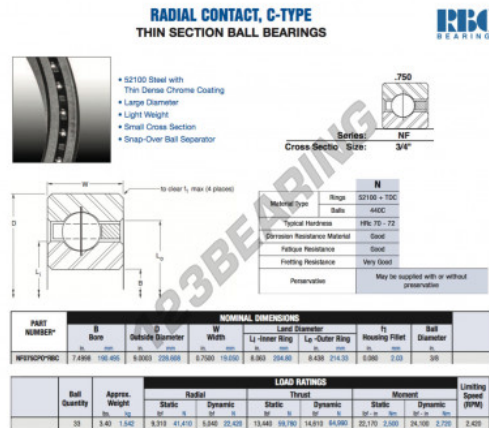

Deep groove ball bearing single row NF075-CP0-RBC - NF075-CP0-RBC

<https://www.123bearing.eu/bearing-housing/deep-groove-bearing/single-row/nf075-cp0-rbc>

PRODUCT FEATURES

Brand	RBC
N° Ean13	3663952539430
Inside diameter	190.495 mm
Outside diameter	228.608 mm
Thickness	19.05 mm
Weight	1542 g
Packaging	1