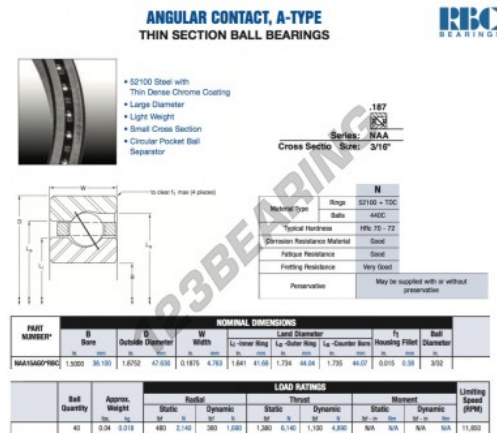

Deep groove ball bearing single row NAA15-AG0-RBC - NAA15-AG0-RBC

<https://www.123bearing.eu/bearing-housing/deep-groove-bearing/single-row/naa15-ag0-rbc>

PRODUCT FEATURES

Brand	RBC
N° Ean13	3663952540085
Inside diameter	38.1 mm
Outside diameter	47.63 mm
Thickness	4.763 mm
Weight	18 g
Packaging	1