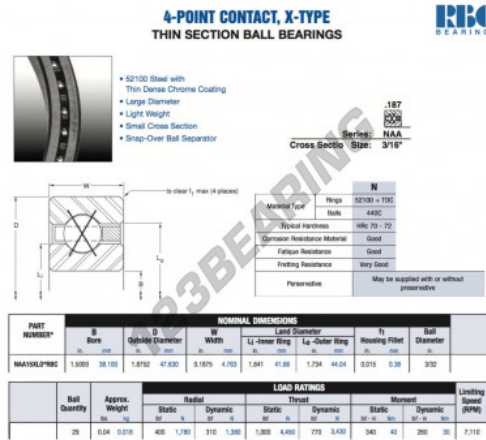

## Deep groove ball bearing single row NAA15-XL0-RBC - NAA15-XL0-RBC

<https://www.123bearing.eu/bearing-housing/deep-groove-bearing/single-row/naa15-xl0-rbc>

### PRODUCT FEATURES

Brand	RBC
N° Ean13	3663952541433
Inside diameter	38.1 mm
Outside diameter	47.63 mm
Thickness	4.763 mm
Weight	18 g
Packaging	1

[contact@123bearing.eu](mailto:contact@123bearing.eu)

+33 359 36 04 90