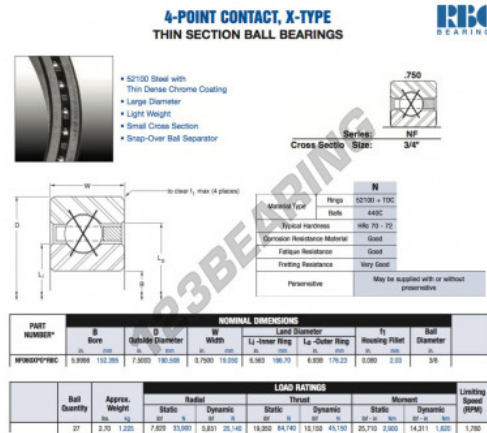

Deep groove ball bearing single row NF060-XP0-RBC - NF060-XP0-RBC

<https://www.123bearing.eu/bearing-housing/deep-groove-bearing/single-row/nf060-xp0-rbc>

PRODUCT FEATURES

Brand	RBC
N° Ean13	3663952541983
Inside diameter	152.395 mm
Outside diameter	190.508 mm
Thickness	19.05 mm
Weight	1225 g
Packaging	1