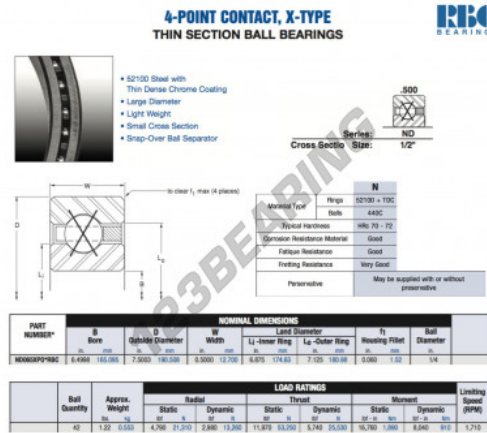

Deep groove ball bearing single row ND065-XP0-RBC - ND065-XP0-RBC

<https://www.123bearing.eu/bearing-housing/deep-groove-bearing/single-row/nd065-xp0-rbc>

PRODUCT FEATURES

Brand	RBC
N° Ean13	3663952542034
Inside diameter	165.095 mm
Outside diameter	190.508 mm
Thickness	12.7 mm
Weight	553 g
Packaging	1