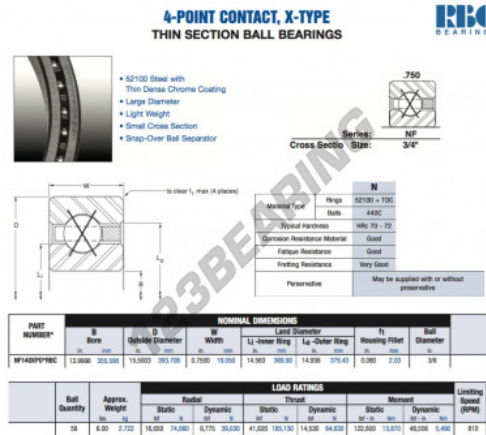

Deep groove ball bearing single row NF140-XP0-RBC - NF140-XP0-RBC

<https://www.123bearing.eu/bearing-housing/deep-groove-bearing/single-row/nf140-xp0-rbc>

PRODUCT FEATURES

Brand	RBC
N° Ean13	3663952542515
Inside diameter	355.595 mm
Inside diameter	14" inch
Outside diameter	393.708 mm
Outside diameter	15.5" inch
Thickness	19.05 mm
Thickness	3/4" inch
Weight	2722 g
Packaging	1