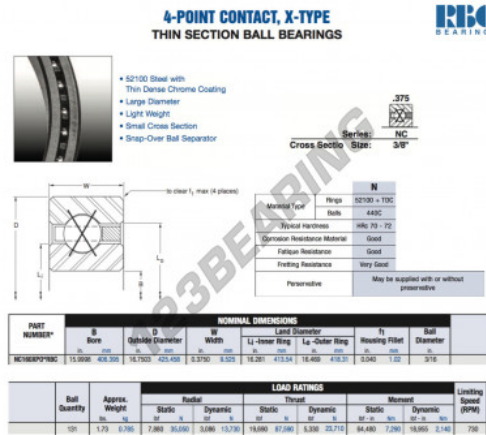

Deep groove ball bearing single row NC160-XP0-RBC - NC160-XP0-RBC

<https://www.123bearing.eu/bearing-housing/deep-groove-bearing/single-row/nc160-xp0-rbc>

PRODUCT FEATURES

Brand	RBC
N° Ean13	3663952542546
Inside diameter	406.395 mm
Outside diameter	425.458 mm
Thickness	9.525 mm
Weight	785 g
Packaging	1