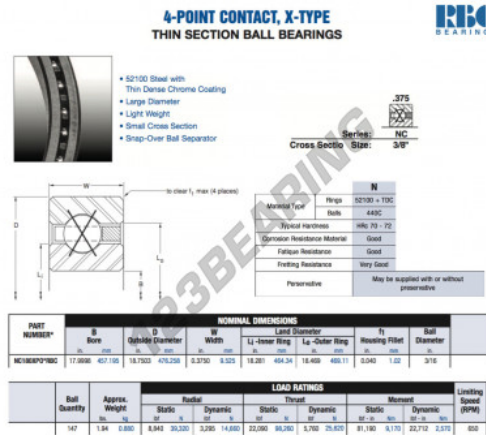

Deep groove ball bearing single row NC180-XP0-RBC - NC180-XP0-RBC

<https://www.123bearing.eu/bearing-housing/deep-groove-bearing/single-row/nc180-xp0-rbc>

PRODUCT FEATURES

Brand	RBC
N° Ean13	3663952542591
Inside diameter	457.195 mm
Outside diameter	476.258 mm
Thickness	9.525 mm
Weight	880 g
Packaging	1