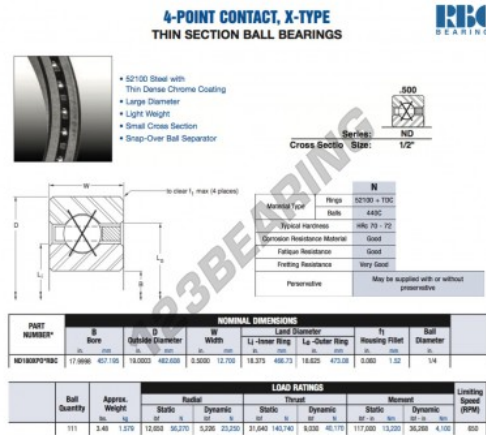

## Deep groove ball bearing single row ND180-XP0-RBC - ND180-XP0-RBC

<https://www.123bearing.eu/bearing-housing/deep-groove-bearing/single-row/nd180-xp0-rbc>

### PRODUCT FEATURES

Brand	RBC
N° Ean13	3663952542607
Inside diameter	457.195 mm
Outside diameter	482.608 mm
Thickness	12.7 mm
Weight	1579 g
Packaging	1

[contact@123bearing.eu](mailto:contact@123bearing.eu)