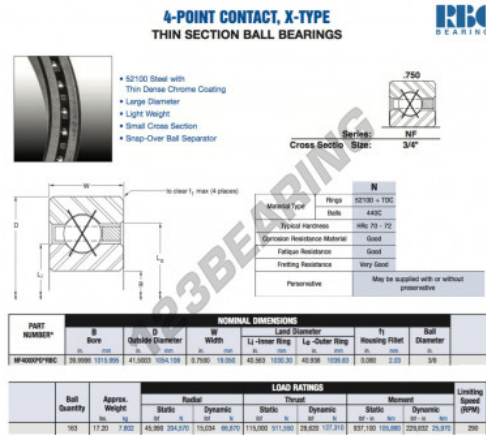

Deep groove ball bearing single row NF400-XP0-RBC - NF400-XP0-RBC

<https://www.123bearing.eu/bearing-housing/deep-groove-bearing/single-row/nf400-xp0-rbc>

PRODUCT FEATURES

Brand	RBC
N° Ean13	3663952542782
Inside diameter	1015.995 mm
Inside diameter	40" inch
Outside diameter	1054.108 mm
Outside diameter	41.5" inch
Thickness	19.05 mm
Thickness	3/4" inch
Weight	7802 g
Packaging	1