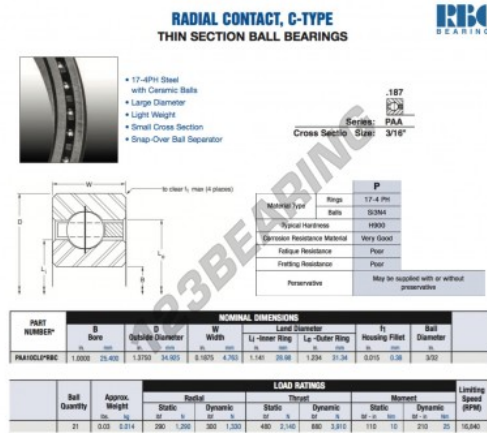

## Deep groove ball bearing single row PAA10-CLO-RBC - PAA10-CLO-RBC

<https://www.123bearing.eu/bearing-housing/deep-groove-bearing/single-row/paa10-cl0-rbc>

### PRODUCT FEATURES

Brand	RBC
N° Ean13	3663952542805
Inside diameter	25.4 mm
Outside diameter	34.925 mm
Thickness	4.763 mm
Weight	14 g
Packaging	1

[contact@123bearing.eu](mailto:contact@123bearing.eu)

+33 359 36 04 90