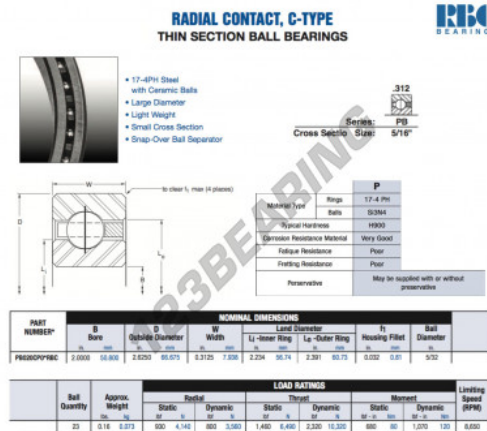

## Deep groove ball bearing single row PB020-CP0-RBC - PB020-CP0-RBC

<https://www.123bearing.eu/bearing-housing/deep-groove-bearing/single-row/pb020-cp0-rbc>

### PRODUCT FEATURES

Brand	RBC
N° Ean13	3663952542843
Inside diameter	50.8 mm
Outside diameter	66.675 mm
Thickness	7.938 mm
Weight	73 g
Packaging	1

[contact@123bearing.eu](mailto:contact@123bearing.eu)

+33 359 36 04 90