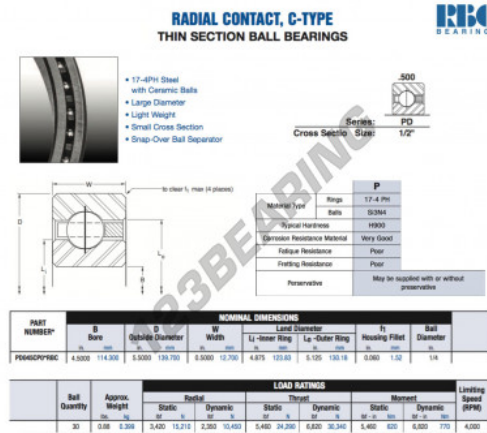

Deep groove ball bearing single row PD045-CP0-RBC - PD045-CP0-RBC

<https://www.123bearing.eu/bearing-housing/deep-groove-bearing/single-row/pd045-cp0-rbc>

PRODUCT FEATURES

Brand	RBC
N° Ean13	3663952543079
Inside diameter	114.3 mm
Outside diameter	139.7 mm
Thickness	12.7 mm
Weight	399 g
Packaging	1