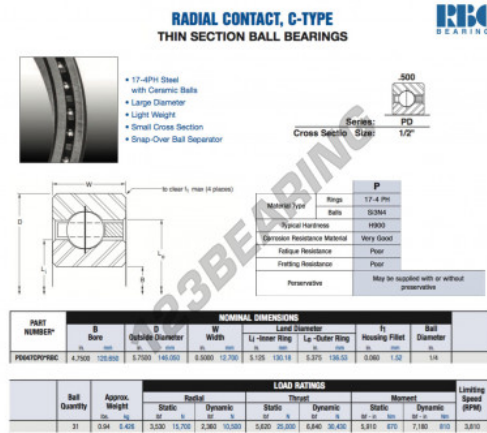

Deep groove ball bearing single row PD047-CP0-RBC - PD047-CP0-RBC

<https://www.123bearing.eu/bearing-housing/deep-groove-bearing/single-row/pd047-cp0-rbc>

PRODUCT FEATURES

| | |
|------------------|---------------|
| Brand | RBC |
| N° Ean13 | 3663952543130 |
| Inside diameter | 120.65 mm |
| Outside diameter | 146.05 mm |
| Thickness | 12.7 mm |
| Weight | 426 g |
| Packaging | 1 |