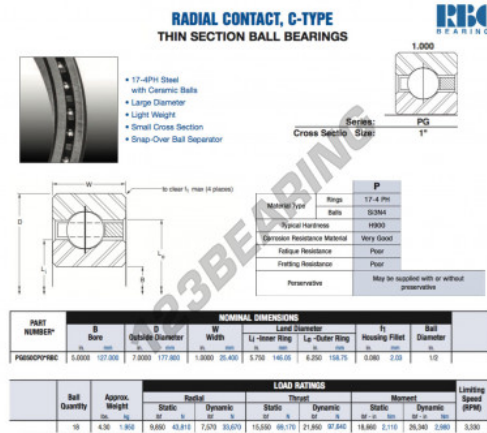

## Deep groove ball bearing single row PG050-CP0-RBC - PG050-CP0-RBC

<https://www.123bearing.eu/bearing-housing/deep-groove-bearing/single-row/pg050-cp0-rbc>

### PRODUCT FEATURES

Brand	RBC
N° Ean13	3663952543215
Inside diameter	127 mm
Outside diameter	177.8 mm
Thickness	25.4 mm
Weight	1950 g
Packaging	1

[contact@123bearing.eu](mailto:contact@123bearing.eu)

+33 359 36 04 90