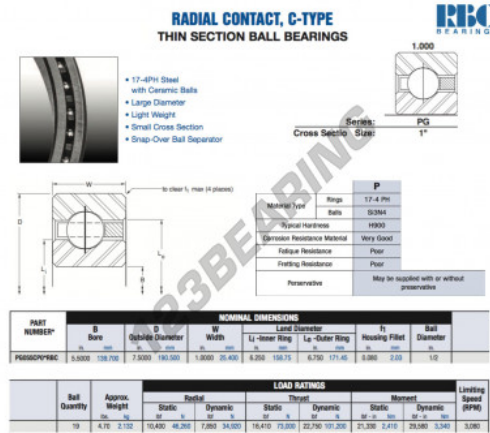

## Deep groove ball bearing single row PG055-CP0-RBC - PG055-CP0-RBC

<https://www.123bearing.eu/bearing-housing/deep-groove-bearing/single-row/pg055-cp0-rbc>

## PRODUCT FEATURES

Brand	RBC
N° Ean13	3663952543277
Inside diameter	139.7 mm
Outside diameter	190.5 mm
Thickness	25.4 mm
Weight	2132 g
Packaging	1

[contact@123bearing.eu](mailto:contact@123bearing.eu)

+33 359 36 04 90